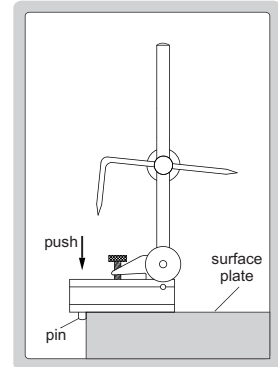

HEIGHT SCRIBER

6990-300A

Code

6990-300A

- Grooved bottom for cylinder
- Two pins to be set against the edge of surface plate