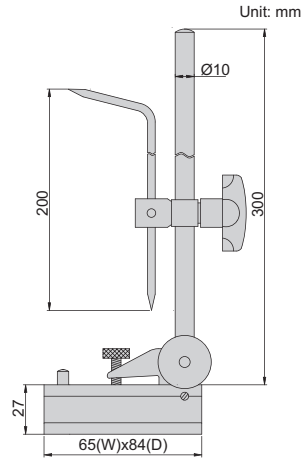

HEIGHT SCRIBER

6990-300A

Code

6990-300A

- Grooved bottom for cylinder
- Two pins to be set against the edge of surface plate