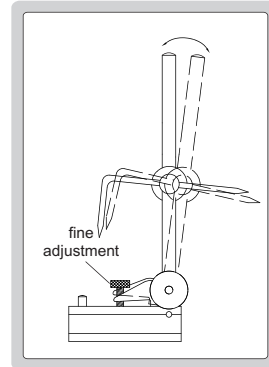

HEIGHT SCRIBER

6990-300A

Code

6990-300A

- Grooved bottom for cylinder
- Two pins to be set against the edge of surface plate