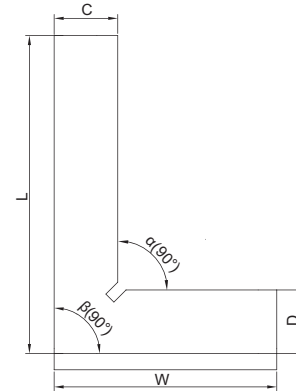

90° FLAT EDGE SQUARE WITH WIDE BASE

4793-100

(mm)

Code	Size (LxW)	Squareness		C	D	H	E
		Inside (α)	Outside (β)				
4793-50	50x40mm	6 μ m	6 μ m	13	13	4	13
4793-75	75x50mm	6 μ m	7 μ m	15	15	4	15
4793-100	100x70mm	7 μ m	7 μ m	20	20	5	20
4793-150	150x100mm	7 μ m	8 μ m	30	30	6	30
4793-200	200x130mm	8 μ m	9 μ m	30	30	7	30
4793-250	250x165mm	9 μ m	10 μ m	35	35	7	35
4793-300	300x200mm	10 μ m	11 μ m	40	40	8	40

- DIN875 grade 0
- Made of hardened stainless steel