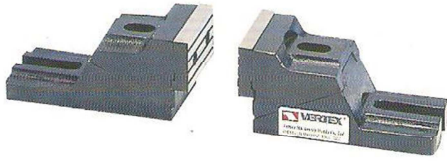

Free Vise

Unit:mm

ORDER NO.	DIMENSION (WxHxL)	CLAMPING CAPACITY (HxL)	WEIGHT (kgs/2PCS)	CODE NO.
FV-350	75x67x150mm	140x350mm	7.5	1002-290
FV-450	100x90x200mm	180x450mm	14	1002-291
FV-550	125x120x250mm	250x550mm	23	1002-292

ORDER NO.	BOLT SIZE
FV-350	M12 x 75L x 2PCS. M12 x 100L x 2PCS
FV-450	M12 x 75L x 2PCS. M12 x 125L x 2PCS
FV-550	M16 x 75L x 2PCS. M16 x 150L x 2PCS

FV TYPE IS LIGHT DUTY.

- Free style clamping.

Unit:mm

ORDER NO.	A	B	C	D	E	F	G	H	J	K	L	M	N	N.W. (kgs)	CODE NO.
SV-62	139	64	59.5	85	54	33.5	21	9	30.5	14	22	52.5	12	5.8	1002-293
SV-85	192	86.5	86	115	77	53	24	10	36	18	25.5	59.5	12	11	1002-294
SV-125	218	127	84	124	94	51.5	33	18	45.5	20	23.5	73	12	21	1002-295

ORDER NO.	BOLT SIZE
SV-62	M12 x 75L x 4PCS
SV-85	M16 x 75L x 4PCS
SV-125	M16 x 75L x 4PCS

- Free style clamping.
- Heavier duty.