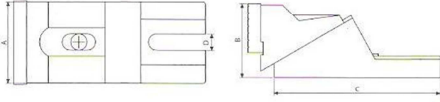

Free Vise

Unit:mm

ORDER NO.	DIMENSION (WxHxL)	CLAMPING CAPACITY (HxL)	WEIGHT (kgs/2PCS)	CODE NO.
FV-350	75x67x150mm	140x350mm	7.5	1002-290
FV-450	100x90x200mm	180x450mm	14	1002-291
FV-550	125x120x250mm	250x550mm	23	1002-292

ORDER NO.	BOLT SIZE
FV-350	M12 x 75L x 2PCS. M12 x 100L x 2PCS
FV-450	M12 x 75L x 2PCS. M12 x 125L x 2PCS
FV-550	M16 x 75L x 2PCS. M16 x 150L x 2PCS

FV TYPE IS LIGHT DUTY.

- Free style clamping.

Unit:mm

ORDER NO.	A	B	C	D	E	F	G	H	J	K	L	M	N	N.W. (kgs)	CODE NO.
SV-62	139	64	59.5	85	54	33.5	21	9	30.5	14	22	52.5	12	5.8	1002-293
SV-85	192	86.5	86	115	77	53	24	10	36	18	25.5	59.5	12	11	1002-294
SV-125	218	127	84	124	94	51.5	33	18	45.5	20	23.5	73	12	21	1002-295

ORDER NO.	BOLT SIZE
SV-62	M12 x 75L x 4PCS
SV-85	M16 x 75L x 4PCS
SV-125	M16 x 75L x 4PCS

- Free style clamping.
- Heavier duty.