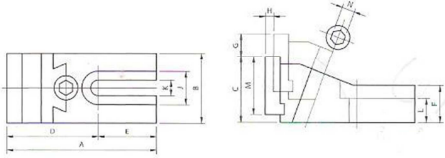

Free Vise

Unit:mm

ORDER NO.	DIMENSION (WxHxL)	CLAMPING CAPACITY (HxL)	WEIGHT (kgs/2PCS)	CODE NO.
FV-350	75x67x150mm	140x350mm	7.5	1002-290
FV-450	100x90x200mm	180x450mm	14	1002-291
FV-550	125x120x250mm	250x550mm	23	1002-292

ORDER NO.	BOLT SIZE
FV-350	M12 x 75L x 2PCS. M12 x 100L x 2PCS
FV-450	M12 x 75L x 2PCS. M12 x 125L x 2PCS
FV-550	M16 x 75L x 2PCS. M16 x 150L x 2PCS

FV TYPE IS LIGHT DUTY.

- Free style clamping.

Unit:mm

ORDER NO.	A	B	C	D	E	F	G	H	J	K	L	M	N	N.W. (kgs)	CODE NO.
SV-62	139	64	59.5	85	54	33.5	21	9	30.5	14	22	52.5	12	5.8	1002-293
SV-85	192	86.5	86	115	77	53	24	10	36	18	25.5	59.5	12	11	1002-294
SV-125	218	127	84	124	94	51.5	33	18	45.5	20	23.5	73	12	21	1002-295

ORDER NO.	BOLT SIZE
SV-62	M12 x 75L x 4PCS
SV-85	M16 x 75L x 4PCS
SV-125	M16 x 75L x 4PCS

- Free style clamping.
- Heavier duty.