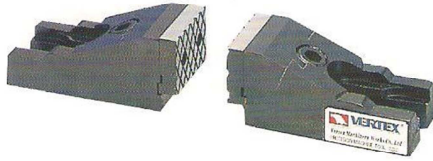

Free Vise

Unit:mm

ORDER NO.	DIMENSION (WxHxL)	CLAMPING CAPACITY (HxL)	WEIGHT (kgs/2PCS)	CODE NO.
FV-350	75x67x150mm	140x350mm	7.5	1002-290
FV-450	100x90x200mm	180x450mm	14	1002-291
FV-550	125x120x250mm	250x550mm	23	1002-292

ORDER NO.	BOLT SIZE
FV-350	M12 x 75L x 2PCS. M12 x 100L x 2PCS
FV-450	M12 x 75L x 2PCS. M12 x 125L x 2PCS
FV-550	M16 x 75L x 2PCS. M16 x 150L x 2PCS

FV TYPE IS LIGHT DUTY.

- Free style clamping.

Unit:mm

ORDER NO.	A	B	C	D	E	F	G	H	J	K	L	M	N	N.W. (kgs)	CODE NO.
SV-62	139	64	59.5	85	54	33.5	21	9	30.5	14	22	52.5	12	5.8	1002-293
SV-85	192	86.5	86	115	77	53	24	10	36	18	25.5	59.5	12	11	1002-294
SV-125	218	127	84	124	94	51.5	33	18	45.5	20	23.5	73	12	21	1002-295

ORDER NO.	BOLT SIZE
SV-62	M12 x 75L x 4PCS
SV-85	M16 x 75L x 4PCS
SV-125	M16 x 75L x 4PCS

- Free style clamping.
- Heavier duty.