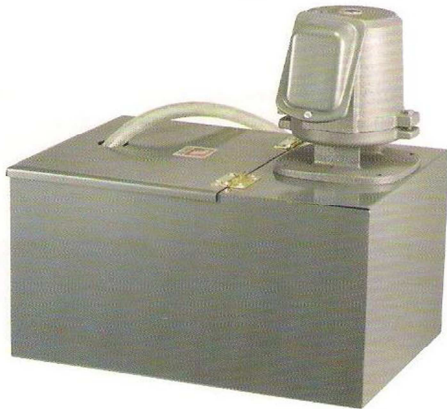

# Coolant Pump Kits

1/8 HP & 1/4 HP

## SET INCLUDING

- Coolant pump
- Coolant tank
- Connecting cable (w/plug for 1 ph)
- Coolant hose kit w/magnetic base
- Flexible conveying hose
- Drain hose
- Tool kits
- ON/OFF switch (for 1ph)

ITEM	ORDER NO.	VWP-81-150K	VWP-41-180K
Coolant pump (HPxH)		1/8 HP x 150mm	1/4 HP x 180mm
Tank size (LxWxH)		350x250x185mm	500x350x200mm
Volume of coolant tank		16ℓ	35ℓ
Connecting cable		2000mm	2000mm
Coolant hose kits w/magnetic base (ØxL)		1/4" x 330mm	3/8" x 360mm
Flexible conveying hose (ØxL)		3/8" x 1500mm	3/8" x 1500mm
Drain hose (ØxL)		1" x 300mm	1-1/4" x 400mm
Weight(kgs)		10.8	33
CODE NO.		1026-030	1026-031